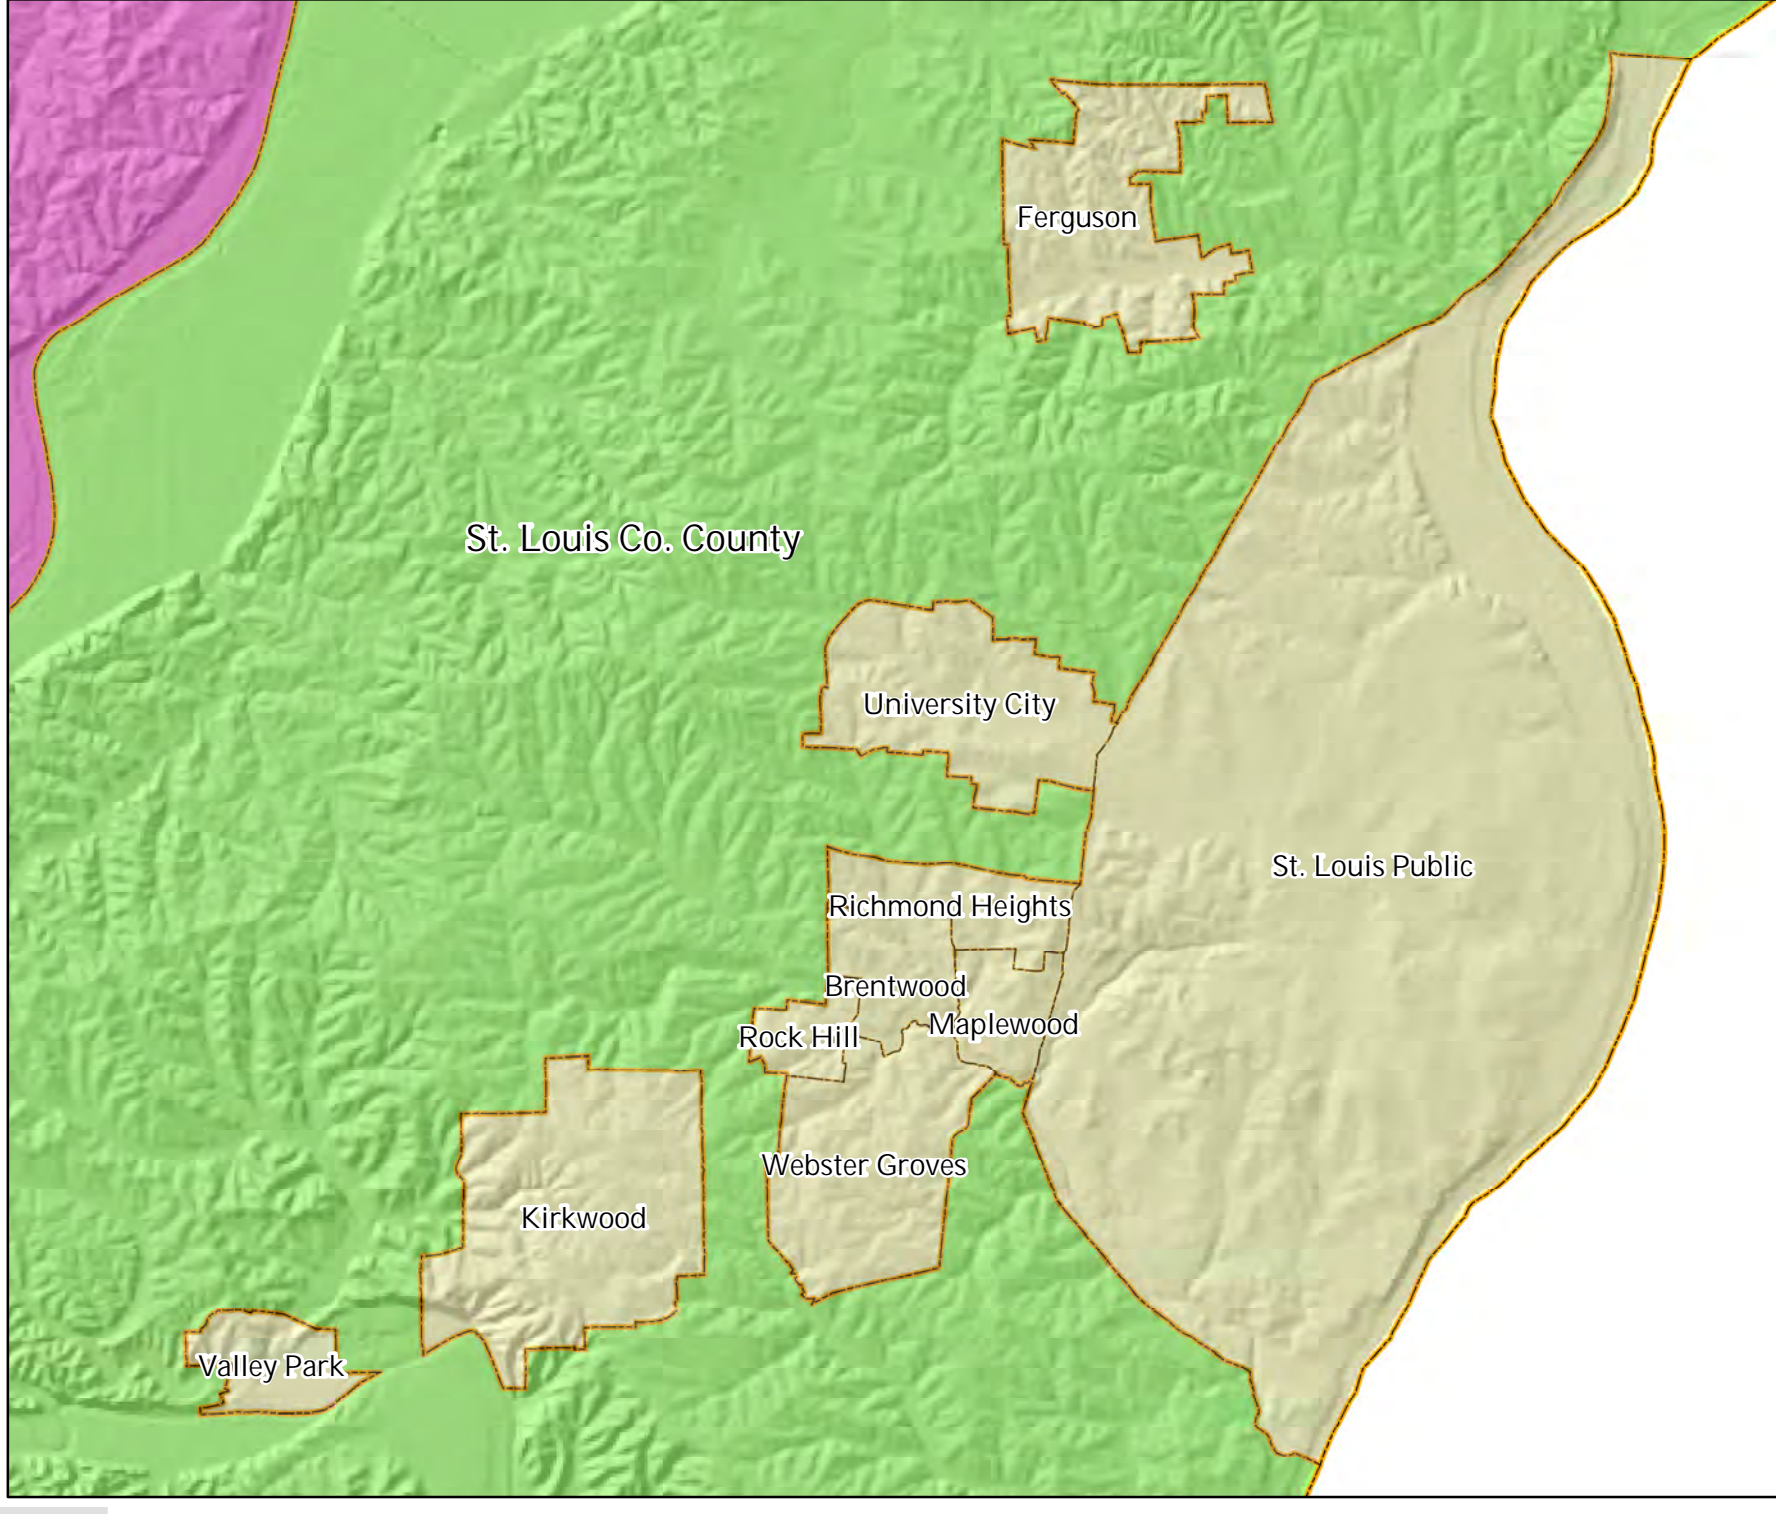

State of Missouri Tax-Supported Library Districts 2017

Public Library Districts and Populations

- Regional Library Districts
- Consolidated Library Districts
- City-County Library Districts
- County Library Districts
- Municipal Library Districts
- Not Tax-Supported
- Library District Boundaries

Cartography by Thomas Waight
Jan 2017