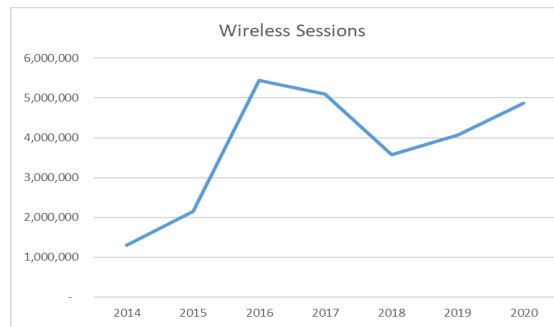

Missouri Public Library Survey 2020 Data

Customers	
Registered borrowers	3,307,850
Library Service Area Population	5,465,381
Without public library service	523,546

Services	
Annual visits	19,757,541
Virtual visits	32,753,377
Internet sessions	3,200,993
WiFi uses	4,867,682
Programs	112,288
Children's	54,424
Youth	8,129
Adult	49,735
Program attendance	2,145,052
Children's	1,518,742
Youth	131,265
Adult	495,045
Hours open per week*	17,571
Reference transactions	2,743,343

Library	
Districts	150
Physical locations	363
Bookmobiles	23
Staff (FTE)	3,365

Trends

Operations

Revenue	$310,248,790
Local	$287,984,198
Other	$15,198,767
State	$4,664,576
Federal	$2,401,249
Per capita revenue	$56.77
Expenses	$275,906,810
Staff	$162,422,194
Collection	$39,795,894
Operating	$73,688,722
Per capita expenses	$50.48

Collections

Physical materials	17,640,551
Audio	903,671
Video	1,394,977
Electronic Materials	2,426,654
Ebooks	1,579,472
Downloadable Audio	752,050
Downloadable Video	95,132
MOLIB2GO Consortia	61,572
Databases	3,620
Electronic subscriptions	20,511